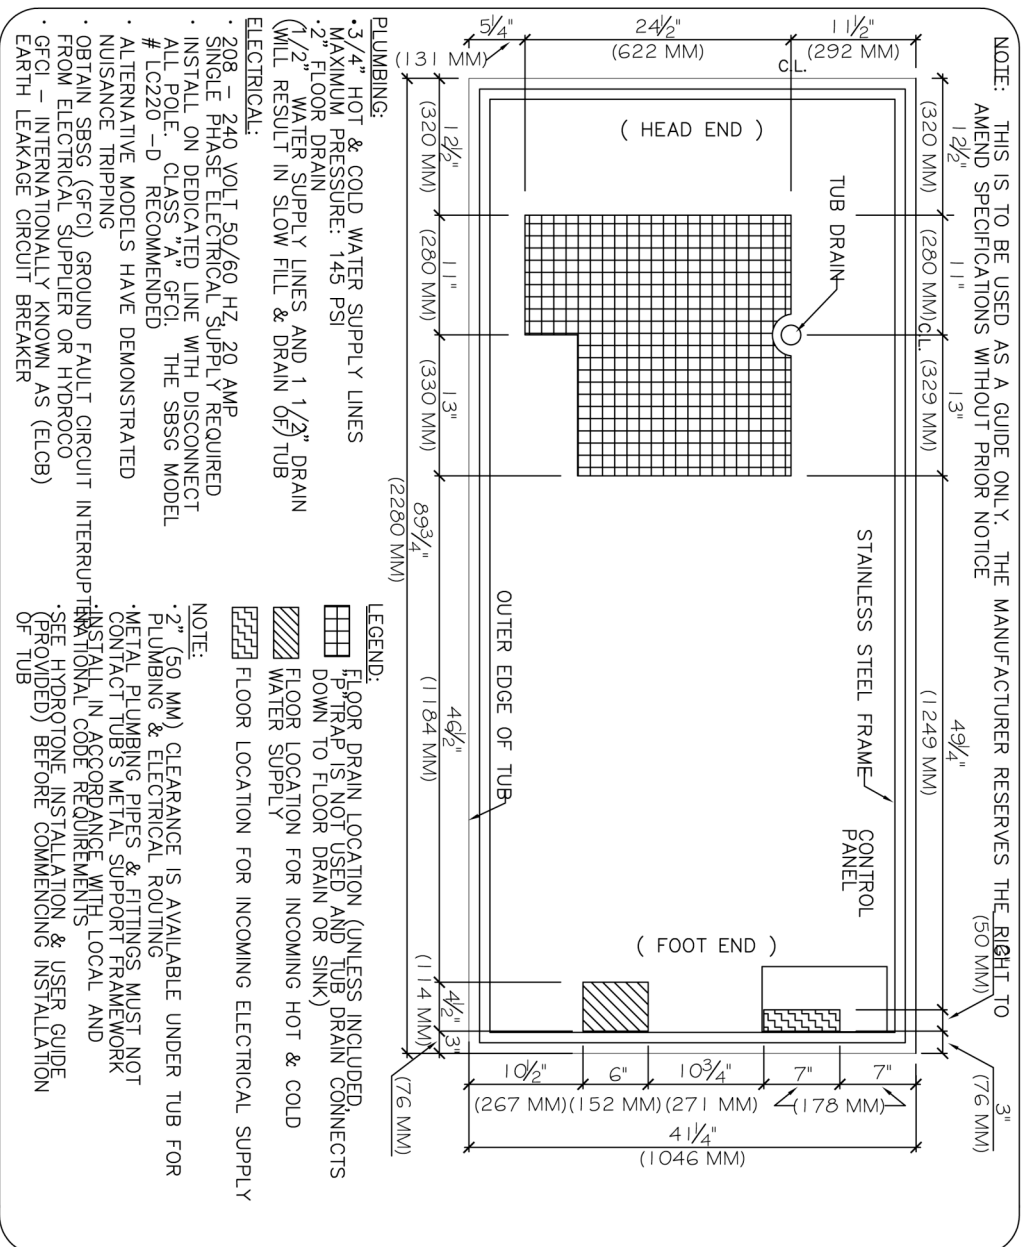

LAYOUT Specifications HYDROTONE X TUB

Updated: 20 October 2004